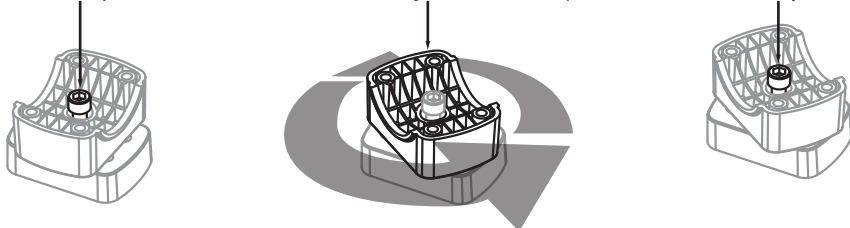

## DBS3585W-RBT

Pair of 3.5" Motorcycle waterproof speakers with RGB lights, remote and Bluetooth

Motorcycle Box Waterproof Stereo System  
 3.5" long excursion woofer with Bluetooth Function  
 Completely Waterproof For Motorcycle or Car Use  
 1.0" voice coil  
 Built-in illuminating RGB lights  
 Max power: 40 watts per pair, 20 watts each  
 Magnet: 25x7 (NdFeB)  
 Frequency response: 120Hz-12000Hz  
 Impedance: 4 ohms  
 Sensitivity: 88 dB  
 Dimensions (mm): 103 x 103 x 137 mm (HxWxD)

### Mounting Bracket

### 360° Rotation Function

- Loosen the rotation adjustment screw.
- Rotate the lower mounting bracket to the desired position.
- Lock the rotation adjustment screw.