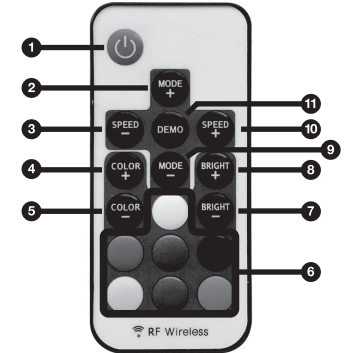

## DBS3585W-RBT

Pair of 3.5" Motorcycle waterproof speakers with RGB lights, remote and Bluetooth

Motorcycle Box Waterproof Stereo System  
 3.5" long excursion woofer with Bluetooth Function  
 Completely Waterproof For Motorcycle or Car Use  
 1.0" voice coil  
 Built-in illuminating RGB lights  
 Max power: 40 watts per pair, 20 watts each  
 Magnet: 25x7 (NdFeB)  
 Frequency response: 120Hz-12000Hz  
 Impedance: 4 ohms  
 Sensitivity: 88 dB  
 Dimensions (mm): 103 x 103 x 137 mm (HxWxD)

### Mounting Bracket

### REMOTE CONTROL FEATURES

- Turn On/ Standby:** Press this key to turn on unit or switch to stand by mode. At power on, unit will automatically turn on and restore to previous status.
- Dynamic Mode Adjust:** Switch to dynamic mode from static color, or switch between dynamic modes.
- Dynamic Speed Adjust:** Adjust dynamic playing speed Press SPEED+ to increase speed and press SPEED- to decrease Unit will switch to dynamic mode If press this key at static color mode.
- Static Color Adjust:** Switch to static color mode from dynamic mode, or switch between static colors.
- Direct Color Select:** Shortcut key to static colors. When press the specific color key, LED will play the same static color. The direct colors are included in 'COLOR+' and 'COLOR-' operation.
- Brightness Adjust:** Adjust static color brightness. Press BRIGHT+ to increase brightness and press BRIGHT- to decrease Unit will switch to static color mode If press this key at dynamic mode.
- Demo Mode:** Press this key will switch to Demo mode. At demo mode, it plays 17 dynamic modes in loop, each mode repeat 3 times.

- 22 Dynamic Modes
- Card Type RF Remote
- 20 Static Colors
- Ultra Slim Design
- Very Smooth Effects
- Dynamic Demo Mode
- Speed Adjustable
- Easy Remote Pairing
- Brightness Adjustable
- Direct Color Select