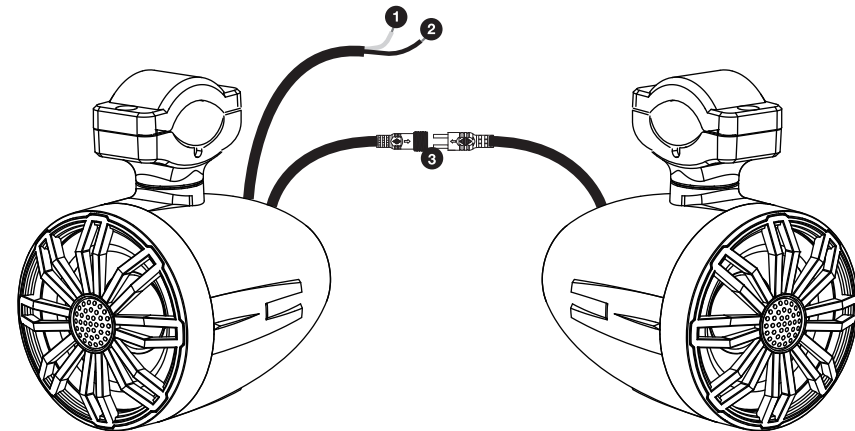

Installation Guide

1. Speaker and RGB power +(red),(DC12V)
2. Speaker and RGB power -(black),(DC12V)
3. Connect to each other(Speaker and RGB wires)

Bluetooth Device Name: DBS
Bluetooth Password: 0000