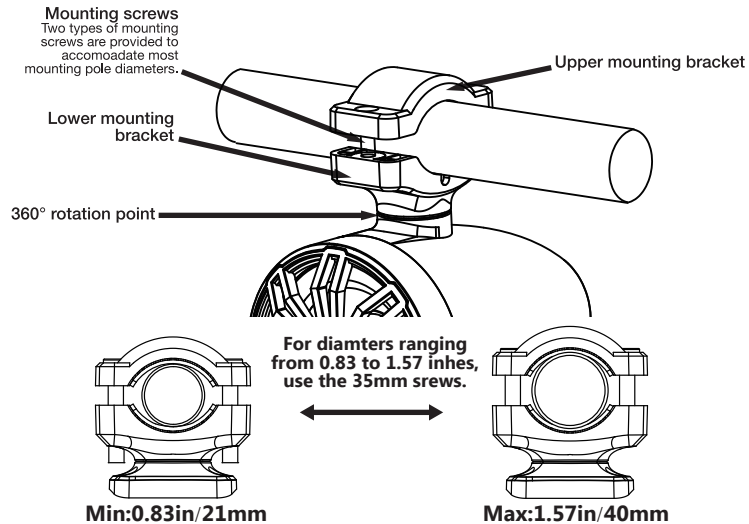

## DBS3585W-RBT

Pair of 3.5" Motorcycle waterproof speakers with RGB lights, remote and Bluetooth

Motorcycle Box Waterproof Stereo System  
 3.5" long excursion woofer with Bluetooth Function  
 Completely Waterproof For Motorcycle or Car Use  
 1.0" voice coil  
 Built-in illuminating RGB lights  
 Max power: 40 watts per pair, 20 watts each  
 Magnet: 25x7 (NdFeB)  
 Frequency response: 120Hz-12000Hz  
 Impedance: 4 ohms  
 Sensitivity: 88 dB  
 Dimensions (mm): 103 x 103 x 137 mm (HxWxD)

### Mounting Bracket

### 360° Rotation Function

- Loosen the rotation adjustment screw.
- Rotate the lower mounting bracket to the desired position.
- Lock the rotation adjustment screw.