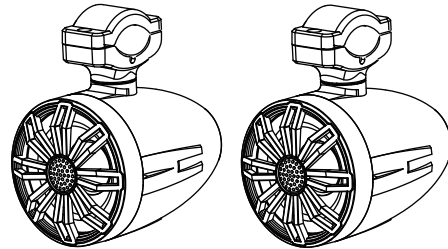

## DBS3585W-RBT

Pair of 3.5" Motorcycle waterproof speakers with RGB lights, remote and Bluetooth

Motorcycle Box Waterproof Stereo System  
 3.5" long excursion woofer with Bluetooth Function  
 Completely Waterproof For Motorcycle or Car Use  
 1.0" voice coil  
 Built-in illuminating RGB lights  
 Max power: 40 watts per pair, 20 watts each  
 Magnet: 25x7 (NdFeB)  
 Frequency response: 120Hz-12000Hz  
 Impedance: 4 ohms  
 Sensitivity: 88 dB  
 Dimensions (mm): 103 x 103 x 137 mm (HxWxD)

### Mounting Bracket

### 360° Rotation Function

- Loosen the rotation adjustment screw.
- Rotate the lower mounting bracket to the desired position.
- Lock the rotation adjustment screw.