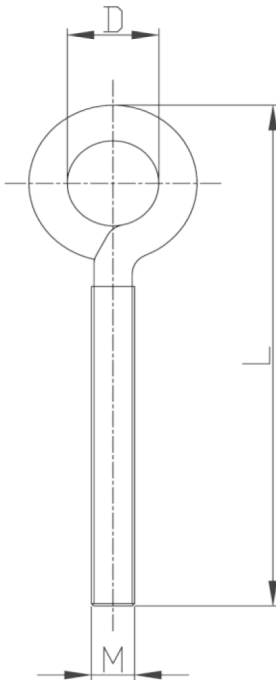

stainless steel 304 eye bolt with 1 nut and 2 washers

(mm)

Item No.	size	D	L	M
1017310	M8x55	17	55	M8
1017312	M8x100	17	100	M8
1017313	M10x100	20	100	M10