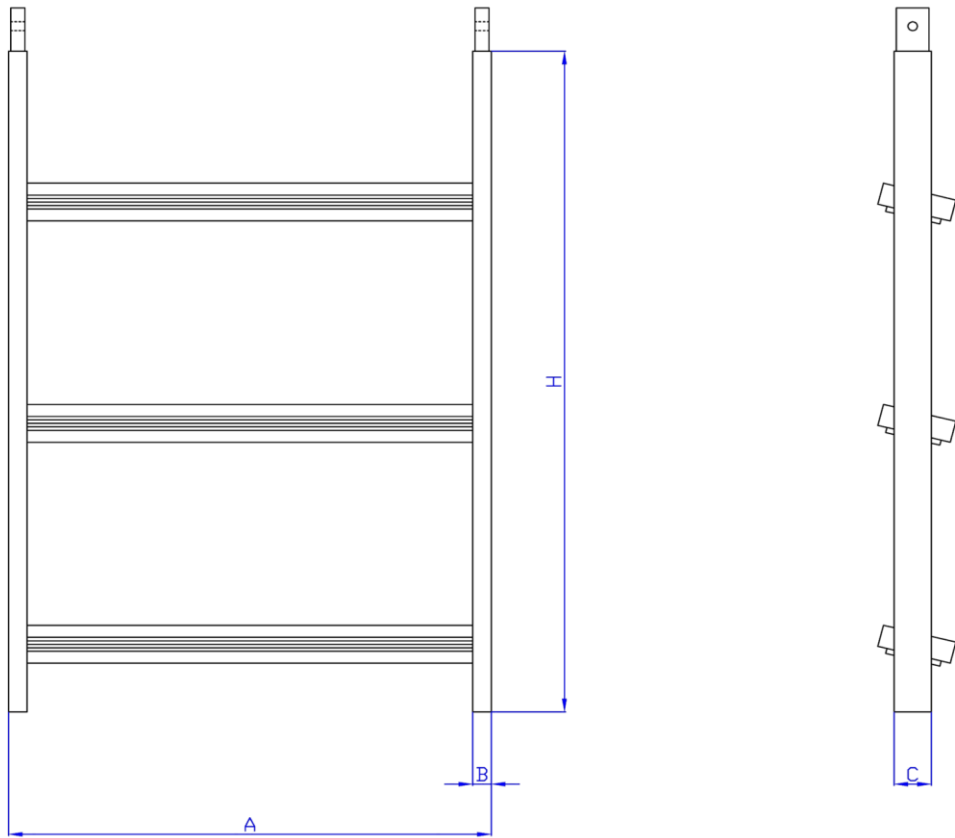

H.D.G. extra ladder with wooden steps

(mm)

Item No.	A	B	C	H
1019655-2	518	20	40	762

QINGDAO HIGHLIGHT MACHINERY CO., LTD
2021/11/18