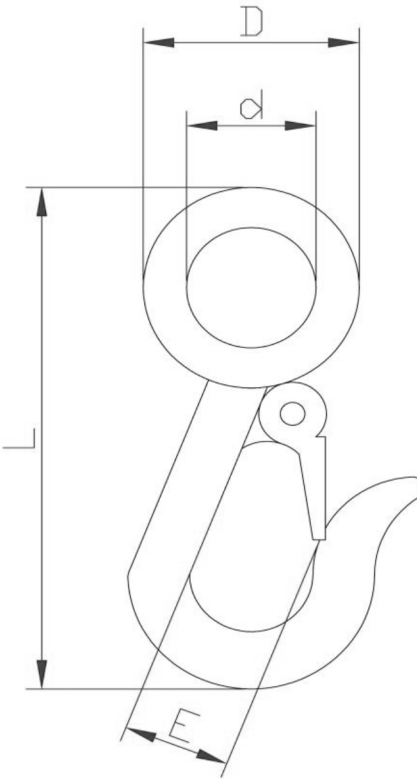

stainless steel 316 safety snap hook with latch

(mm)

Item No.	size	d	D	E	L
1028503	115	26	45	16	111