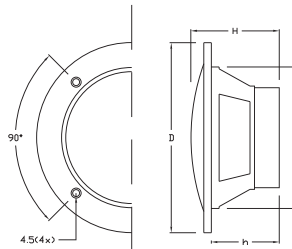

DBS6029H

6.5-Inch 120 Watt Marine Speakers

Dual Full Range Speakers
Completely Waterproof
For Marine or Car use
PP Cone with Rubber Edge
Molded ABS Plastic Basket
Max Power:120 Watts
Magnet:8 Oz
Frequency Response:60Hz-20Khz
Impedance:4 Ohms
Sensitivity:91 dB
Dimensions:D180,d135,H85,h63

Importer: Ahoy Norge AS, Hangarveien 21B, 3241 Sandefjord, Norway - Phone: +47 359 44 000

Complete.