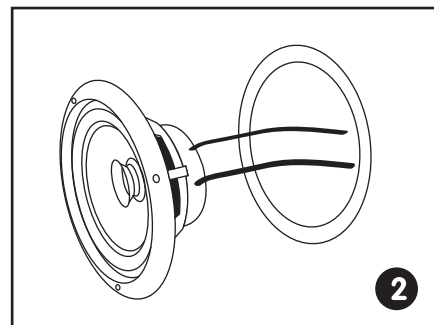

### INSTALLATION GUIDE

Cut the drywall.  
Note: Always allow at least one-half inch between a wall stud and the speaker cutout or the locking tabs will not be able to swivel into place.

Connect the speaker wires to the speaker.