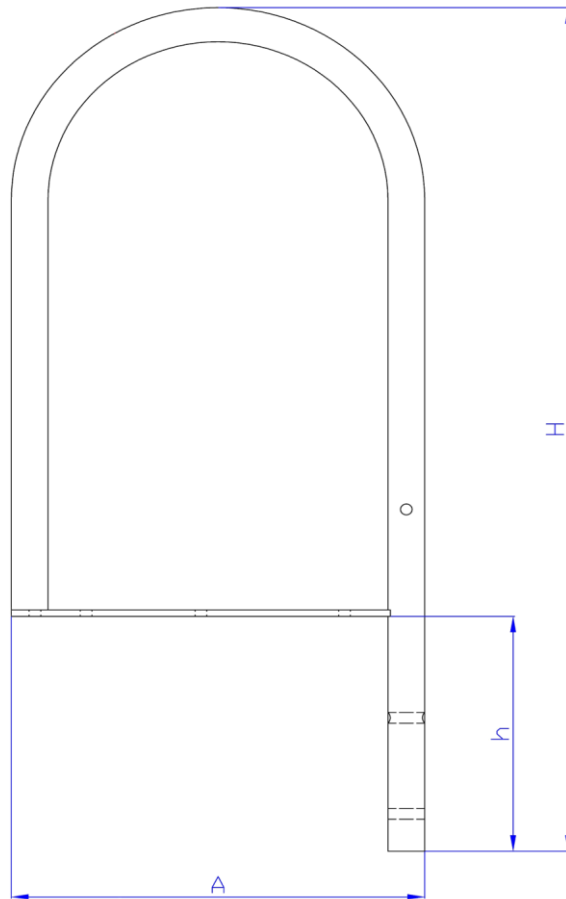

H.D.G. ladder with wooden steps

(mm)

Item No.	A	h	H
1019655-1	360	220	790

QINGDAO HIGHLIGHT MACHINERY CO., LTD
2021/11/18

H.D.G. ladder with wooden steps

(mm)

Item No.	A	B	C	H
1019655-2	518	20	40	1100

QINGDAO HIGHLIGHT MACHINERY CO., LTD
2021/11/18