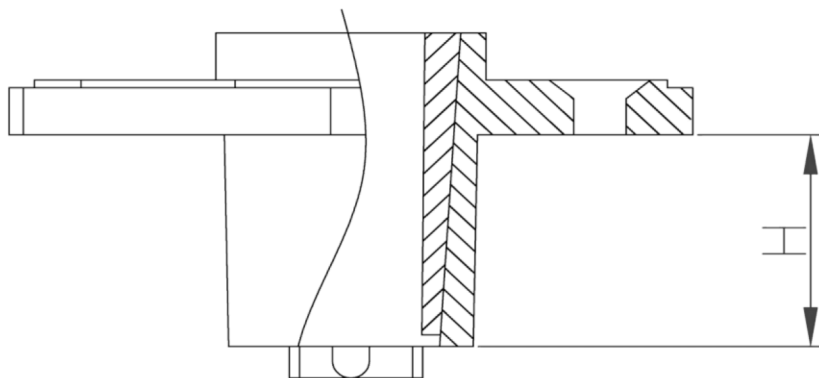

Holder below open

(mm)

Item No.

1022431

A

81

B

32