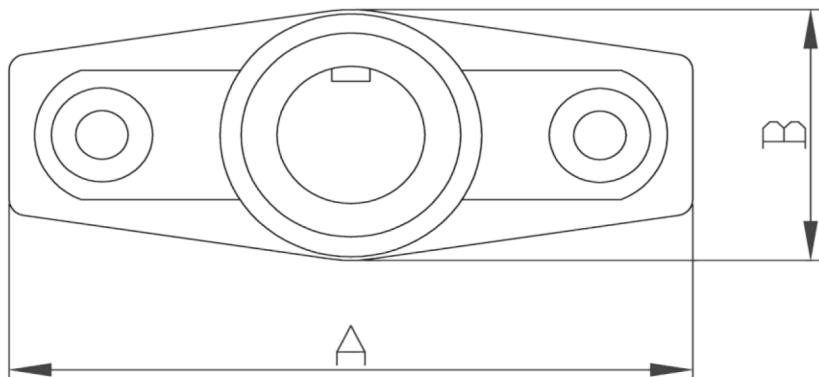

Holder below open

(mm)

Item No.

1022431

A

81

B

32