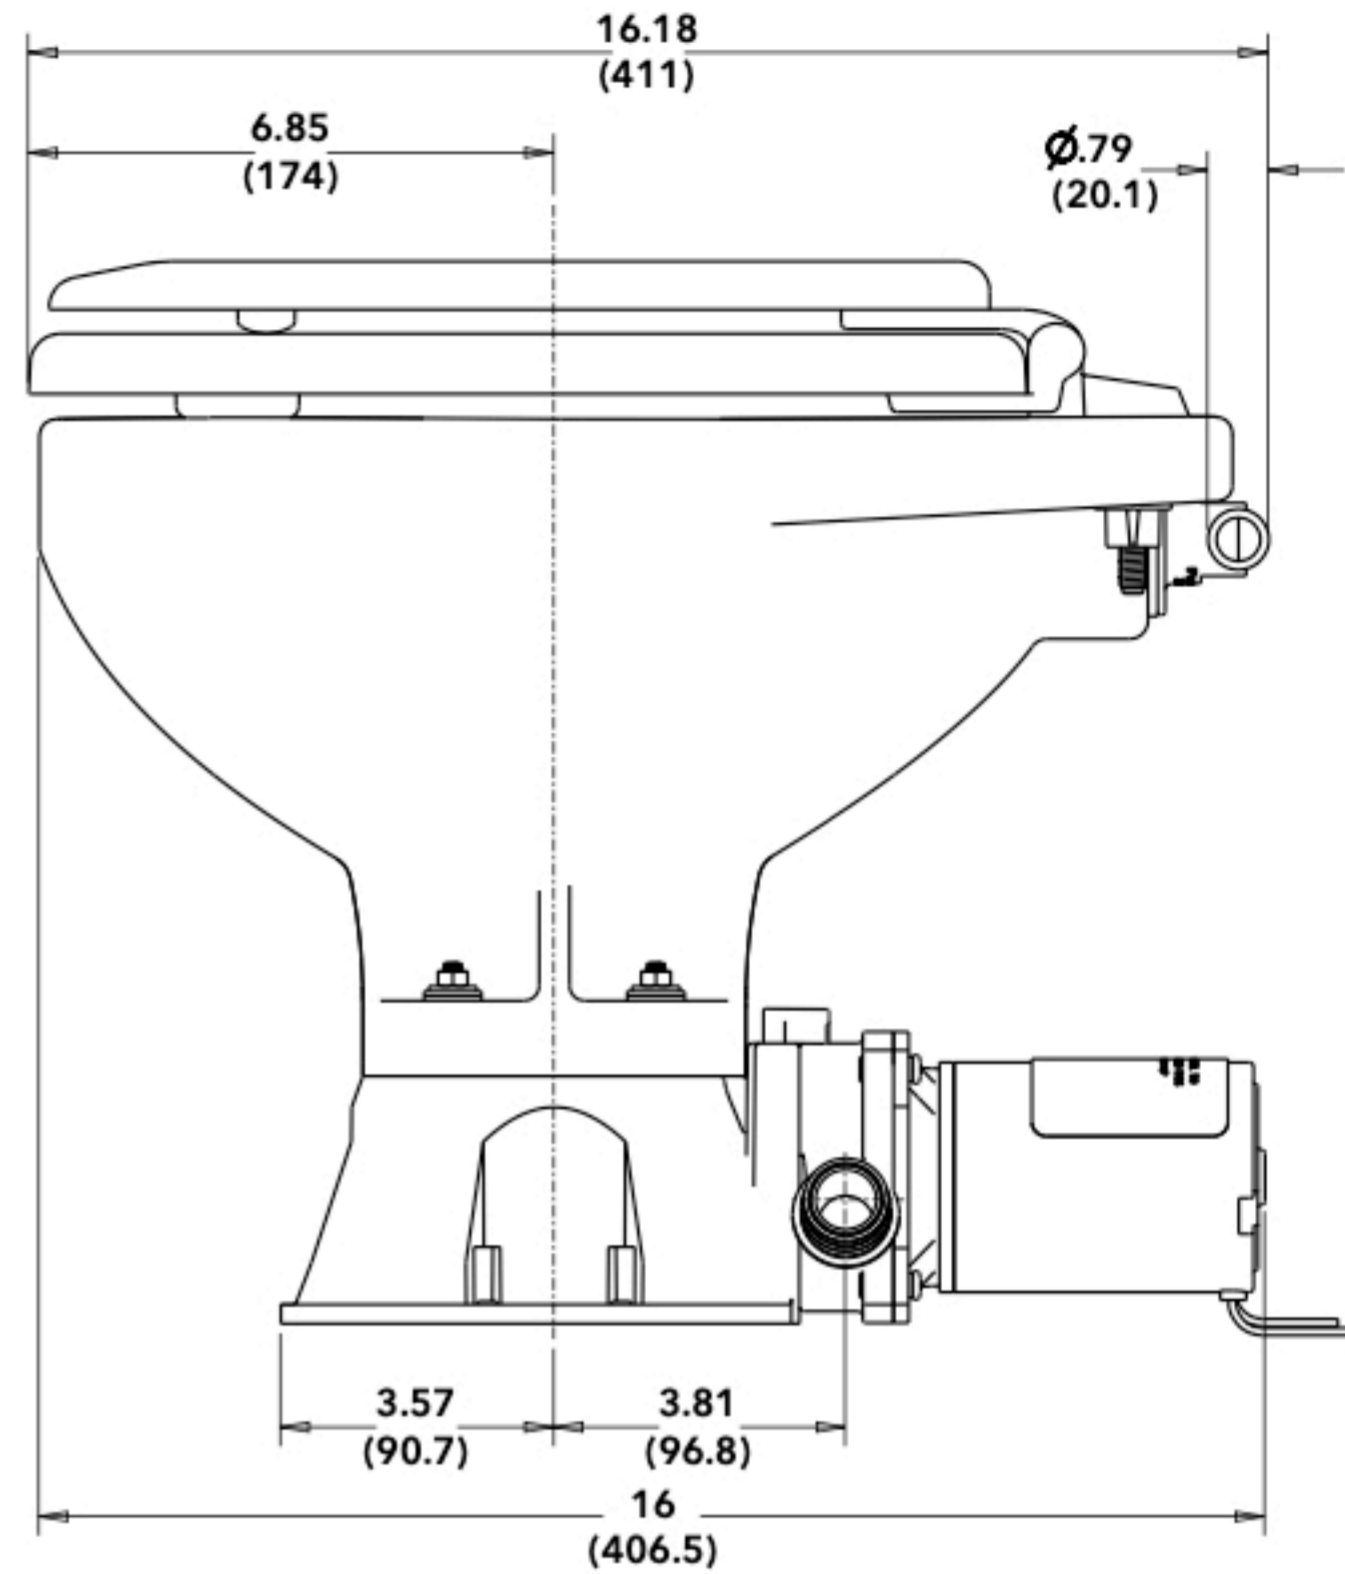

# Dimensional Drawings: inches (millimeters)

**Compact Bowl  
Models**

**38X45-309X**