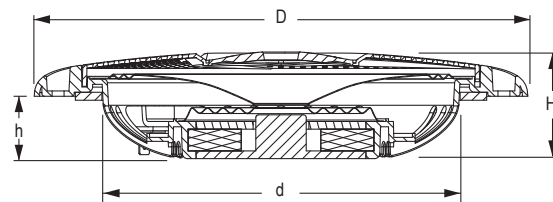

### 6.5-Inch 60 Watt Marine Speakers

6.5" Slim Dual Full Range Waterproof Speakers  
Completely Waterproof  
For Marine or Car Use  
Injection Cone with Rubber Edge  
1.0" Voice Coil  
Molded ABS Plastic Basket  
Max power:60 Watts /RMS power:30 Watts  
Magnet:5.4 Oz  
Frequency Response:40Hz-18KHz  
Impedance:4 Ohms  
Sensitivity:91 dB  
Dimensions(mm):D186,d135,H40,h23.5