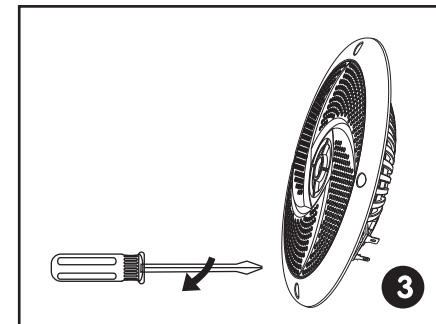

### Installation Guide

Cut the drywall.  
Note:Always allow at least one-half inch between a wall stud and the speaker cutout or the locking tabs will not be able to swivel into place.

Connect the speaker wires to the speaker.