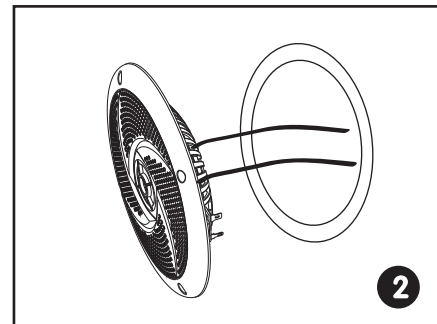

Connect the speaker wires to the speaker.