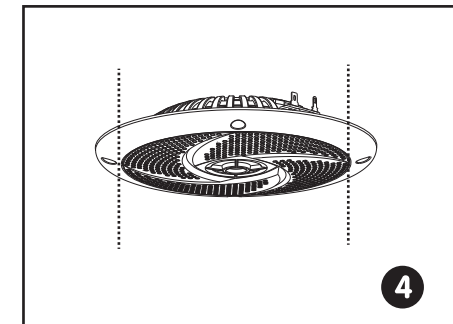

### 6.5-Inch 60 Watt Marine Speakers

6.5" Slim Dual Full Range Waterproof Speakers  
Completely Waterproof  
For Marine or Car Use  
Injection Cone with Rubber Edge  
1.0" Voice Coil  
Molded ABS Plastic Basket  
Max power:60 Watts /RMS power:30 Watts  
Magnet:5.4 Oz  
Frequency Response:40Hz-18KHz  
Impedance:4 Ohms  
Sensitivity:91 dB  
Dimensions(mm):D186,d135,H40,h23.5

### Installation Guide

Cut the drywall.  
Note:Always allow at least one-half inch between a wall stud and the speaker cutout or the locking tabs will not be able to swivel into place.

Connect the speaker wires to the speaker.

Screw down each of the four Phillips head screws.The locking tabs will swivel into place and secure the unit to the rear surface of the drywall. Put in the strips of adhesive to secure the grille.

Replace the metal grille.