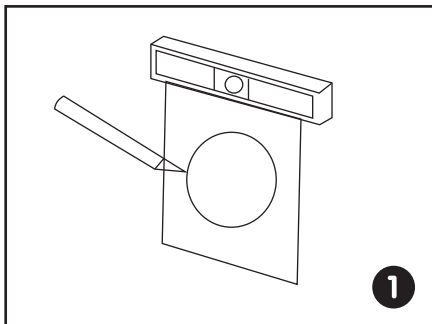

Installation Guide

Cut the drywall.
Note:Always allow at least one-half inch between a wall stud and the speaker cutout or the locking tabs will not be able to swivel into place.